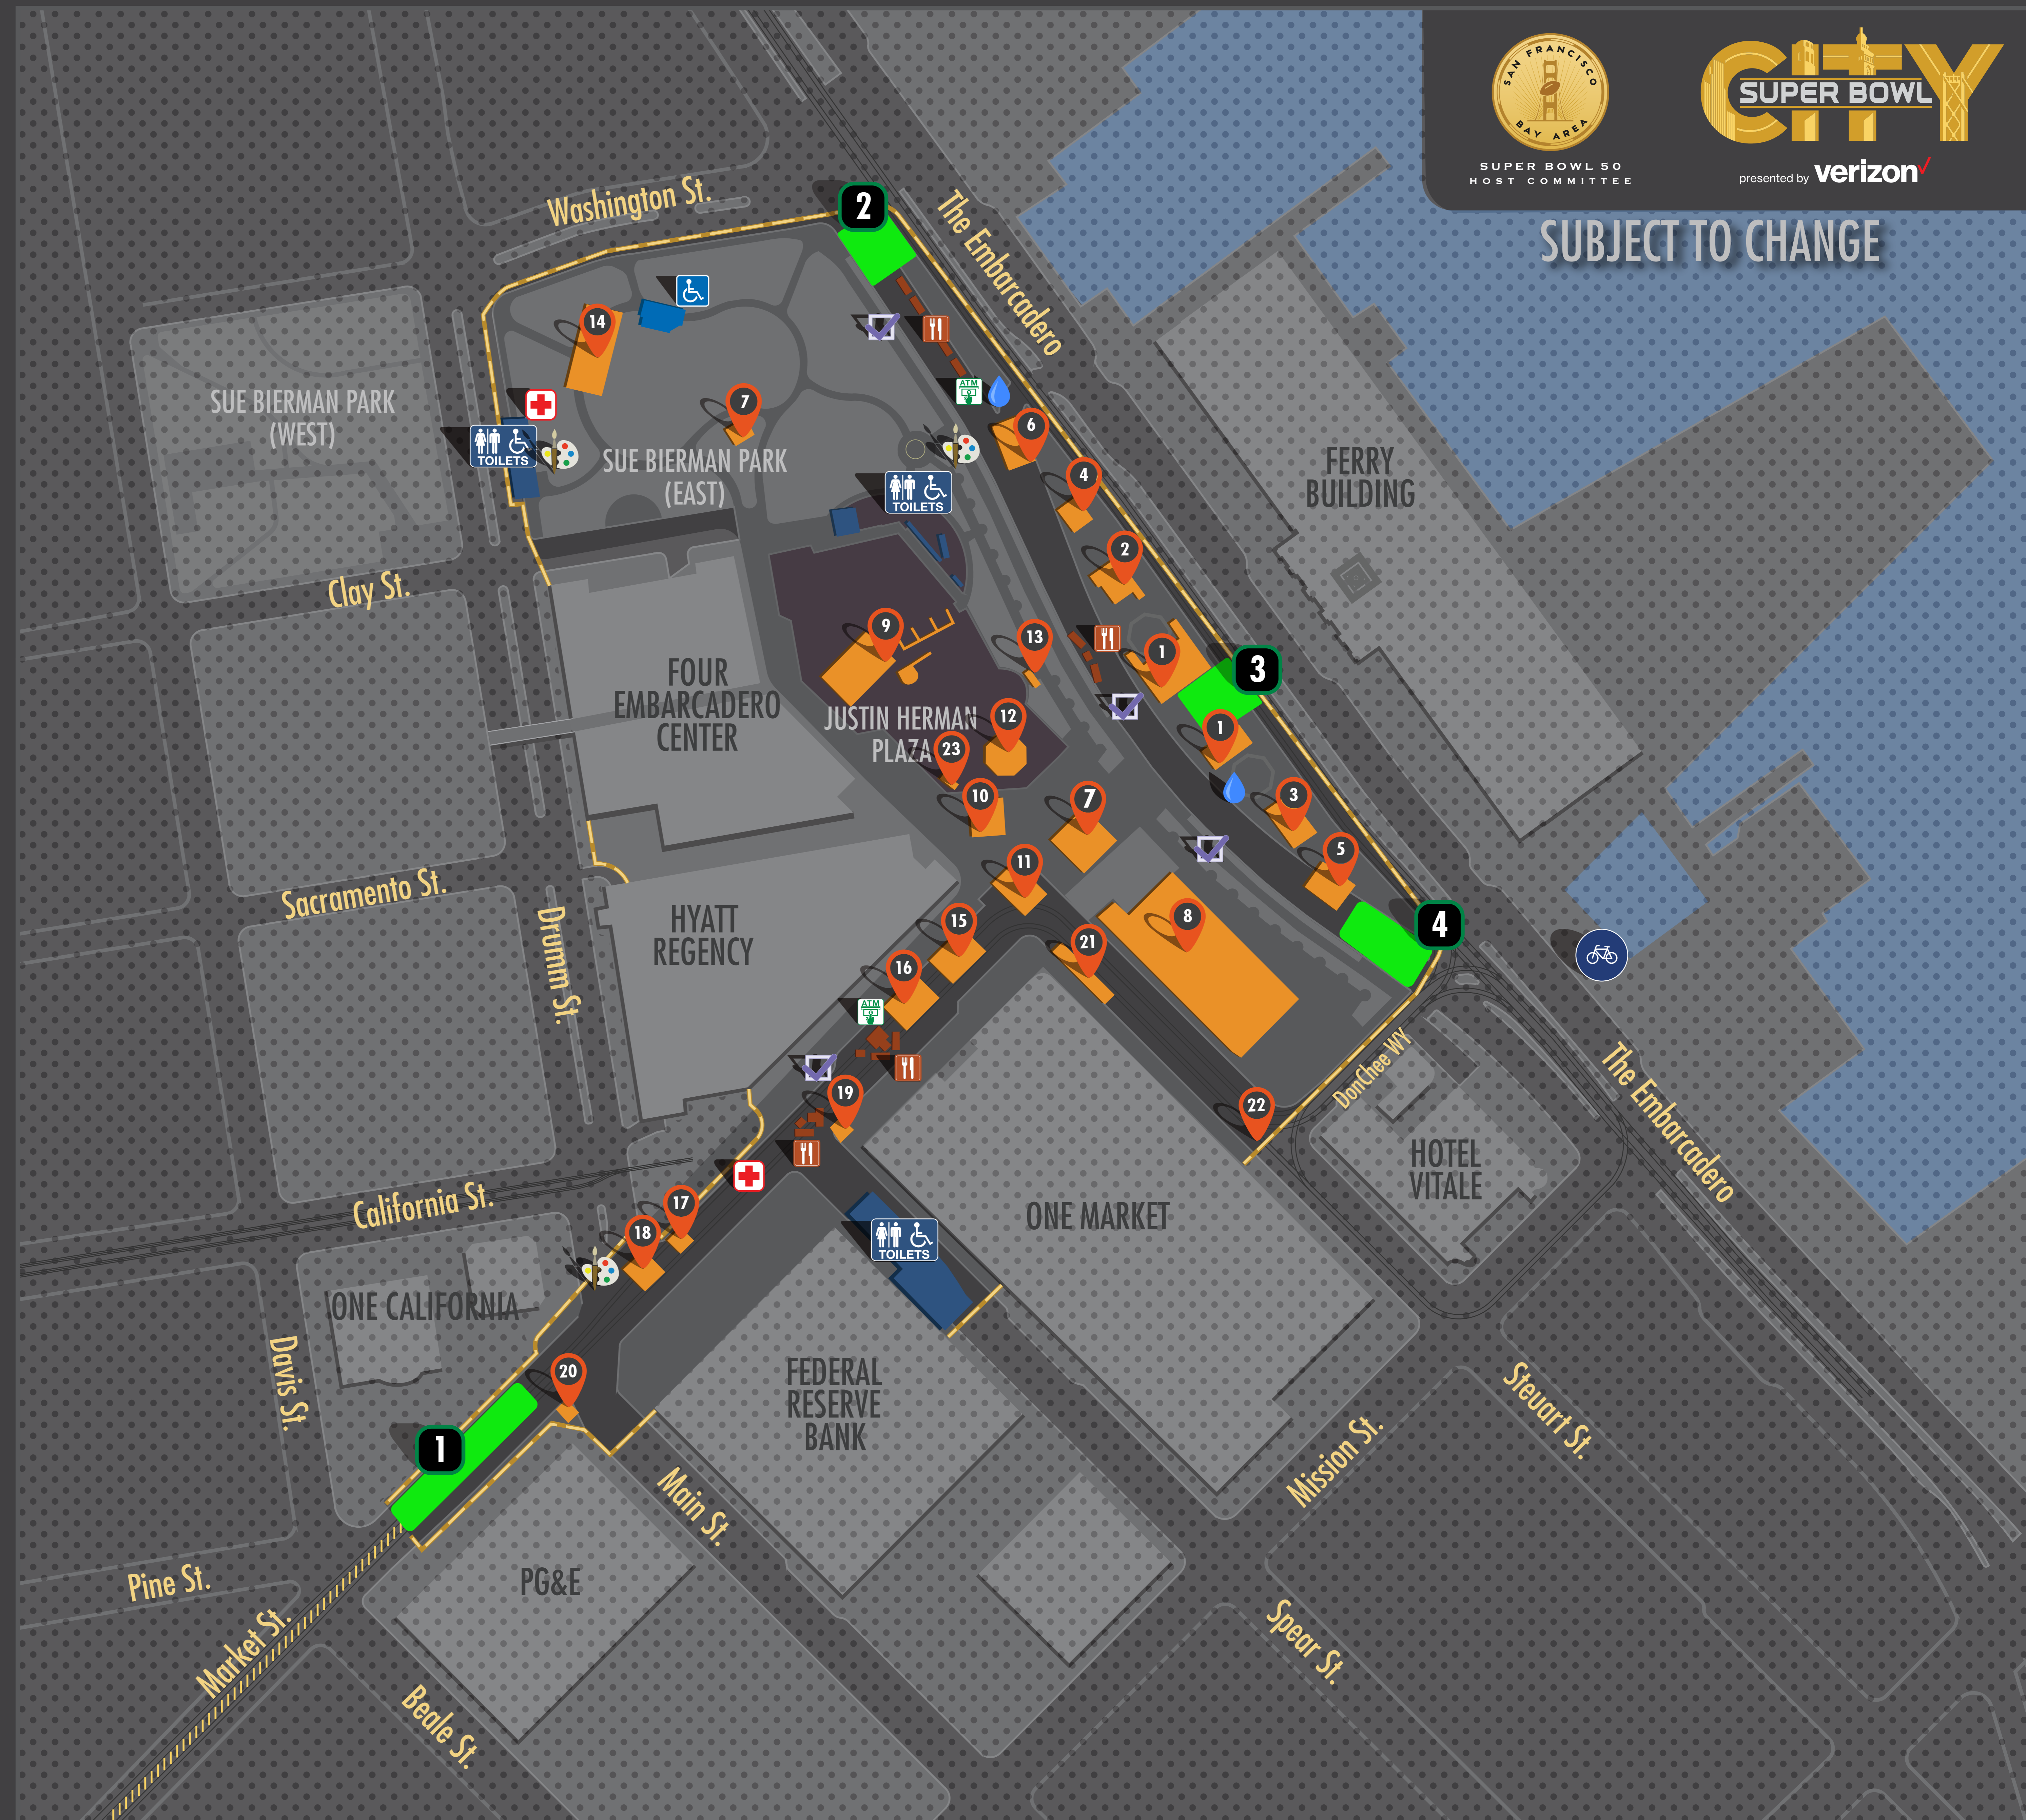

FOOD & BEVERAGE

BIKE VALET

OVER 21 ID CHECK STATION

ADA VIEWING PLATFORM

WATER

ARTWALK

KAISER PERMANENTE MEDICAL STATIONS

TOILETS

ATM

PARTNER ACTIVATION AREAS

FAN ENTRANCES/EXITS

PERIMETER AREA

SUPER BOWL 50
HOST COMMITTEE

presented by verizon

SUBJECT TO CHANGE